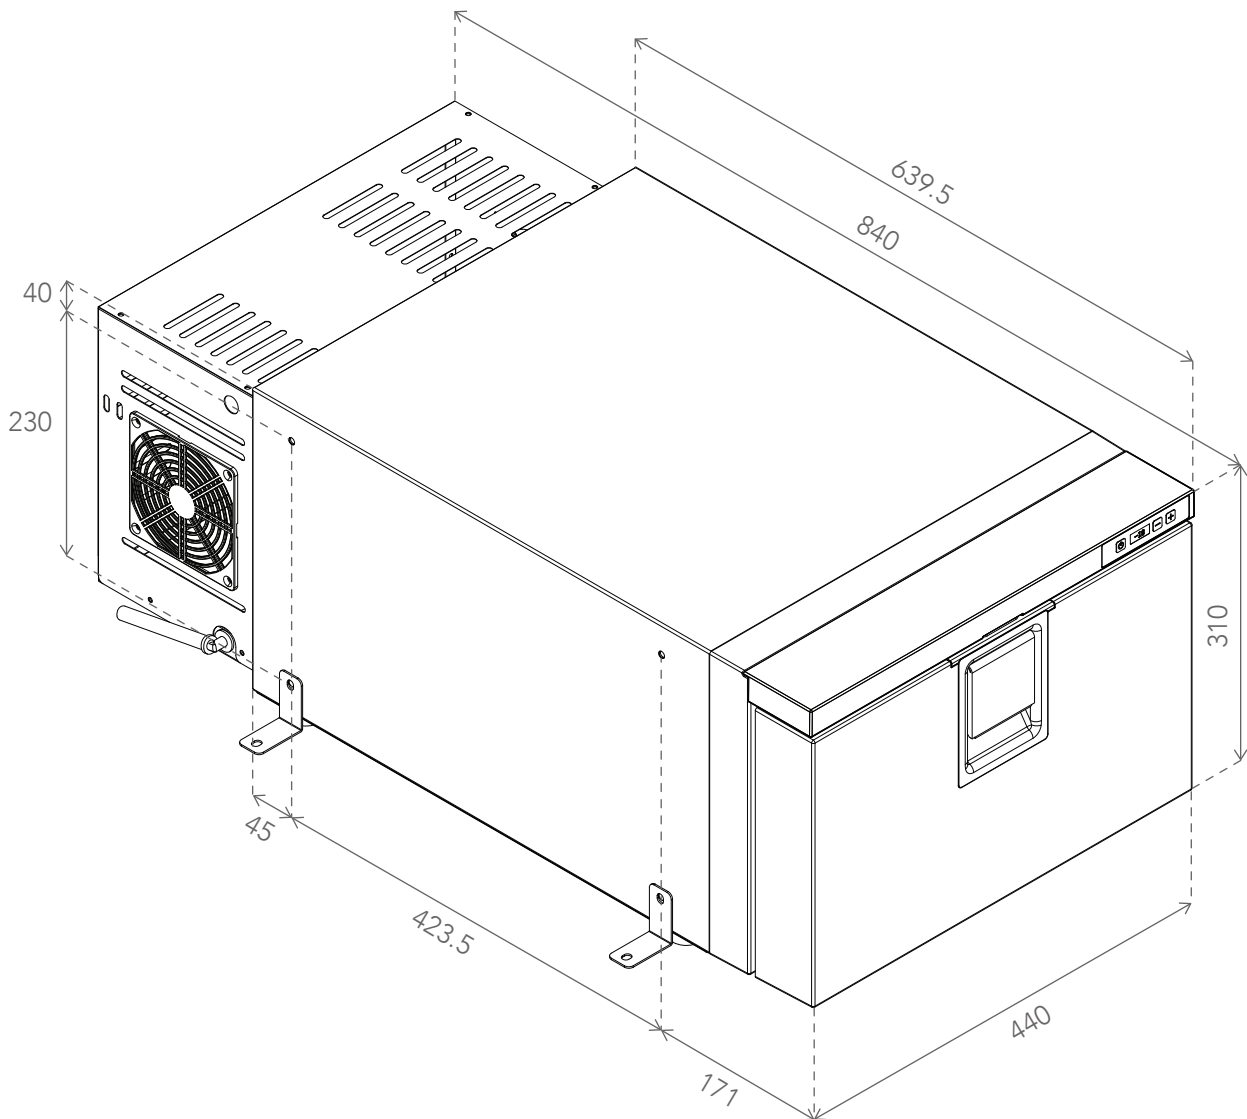

BUSHMAN

DF30-HD

SCALE (mm)

BUSHMAN.COM.AU / +61 3 8080 9990