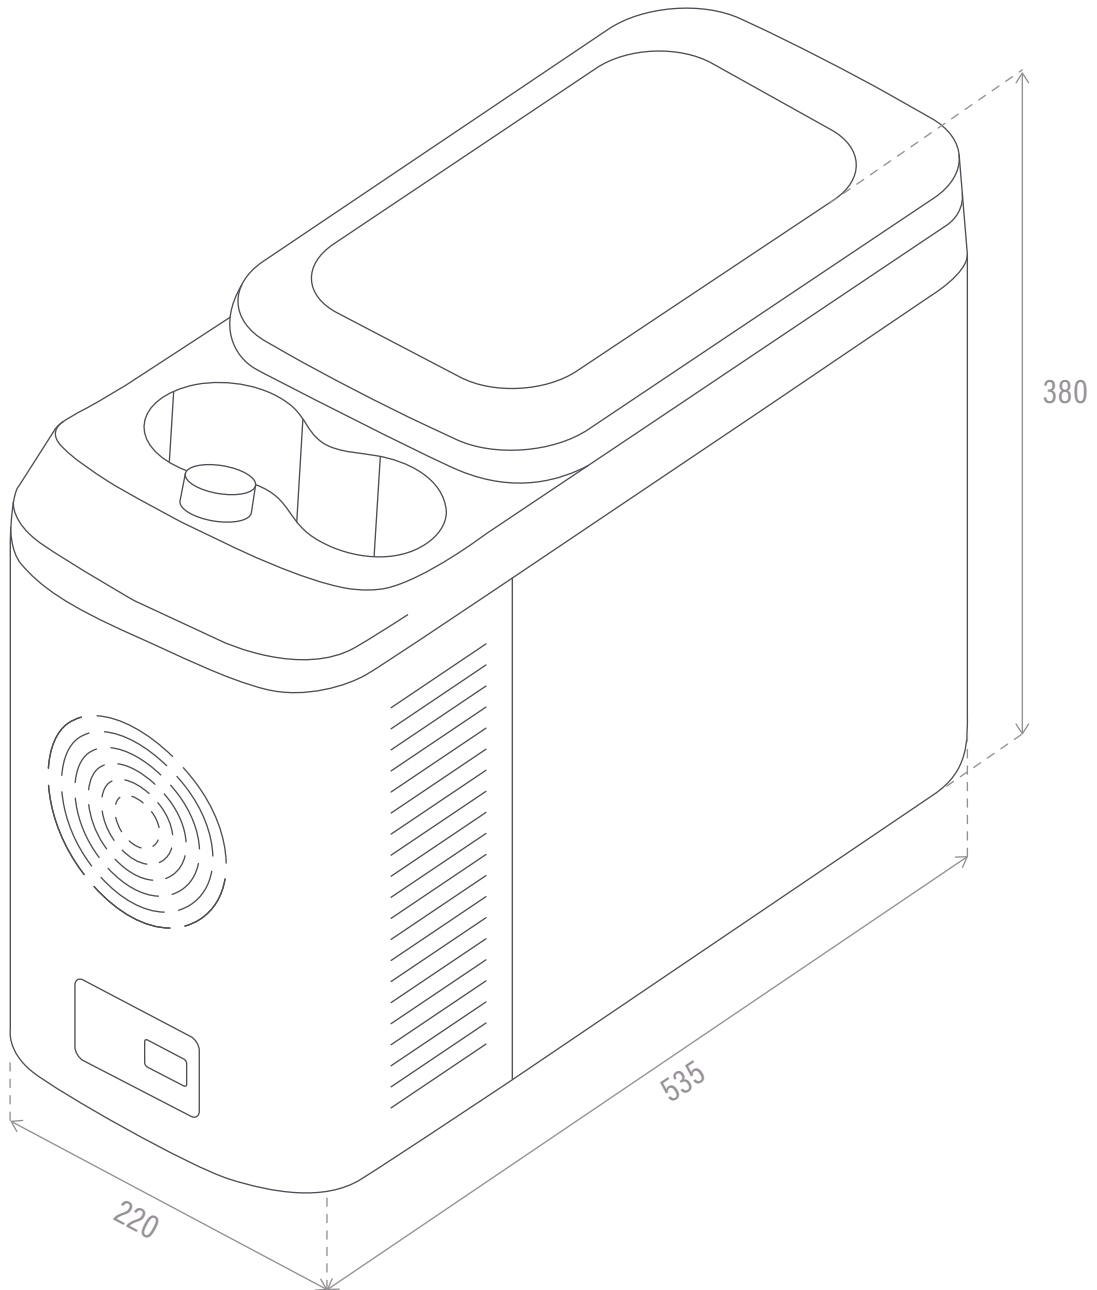

BUSHMAN

Roadie 15L

Scale (mm)

BUSHMAN.COM.AU

+61 3 8080 9990